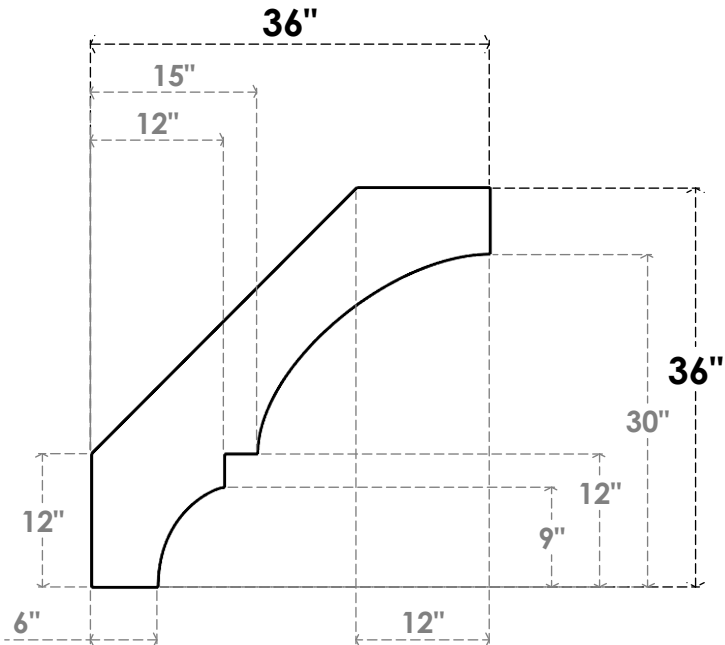

ITEM NUMBER: BRCPC055X36000X36000BOA

5 1/2"W X 36"D X 36"H BALBOA ARCHITECTURAL GRADE PVC CLOSED KNEE BRACE

SIDE PROFILE

FRONT PROFILE

ISOMETRIC

EKENA MILLWORK
2300 WEST MAIN ST.
CLARKSVILLE, TX 75426
TOLL FREE: 866-607-0453
WWW.EKENAMILLWORK.COM