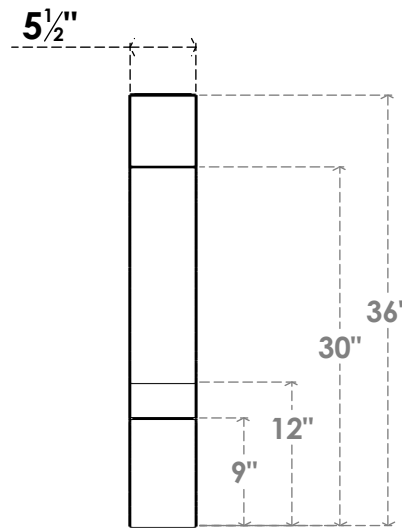

ITEM NUMBER: BRCPC055X36000X36000BOA

5 1/2"W X 36"D X 36"H BALBOA ARCHITECTURAL GRADE PVC CLOSED KNEE BRACE

SIDE PROFILE

FRONT PROFILE

ISOMETRIC

EKENA MILLWORK
2300 WEST MAIN ST.
CLARKSVILLE, TX 75426
TOLL FREE: 866-607-0453
WWW.EKENAMILLWORK.COM